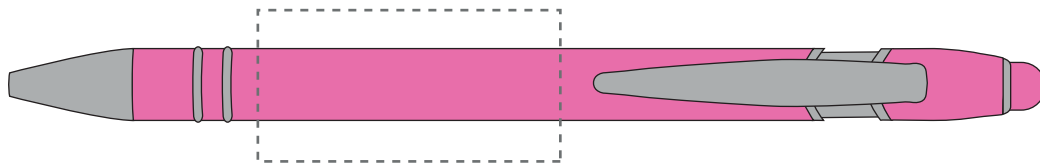

Your Ref:	Quantity:	Product Code: TPC731402
Our Ref:	Version: 1	Product Colour: PINK

**PRINTING CONCERNS: SMALL DETAILS MAY FILL**

We stock this item in the following colours

**PANTONE REFERENCE(S)**

● Engraving

ARTWORK SCALE 100%

ARTWORK SCALE 100%

Rotary Engrave Area:  
40mm x 20mmProduct Image for visualisation  
- colours may vary**The dashed line is to demonstrate print area and will not appear on your printed item****PLEASE NOTE:**